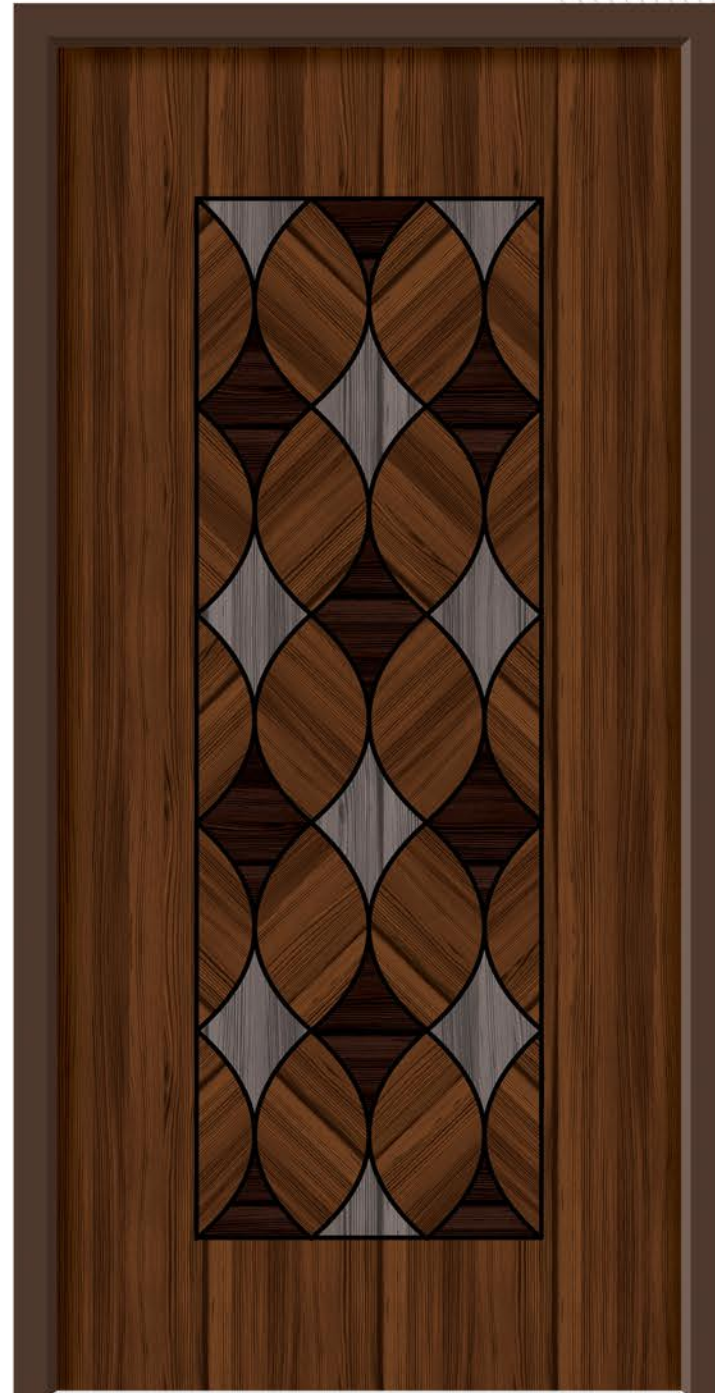

KOREAN MEMBRANE DOORS

SHINY
OPULENCE

MAXILAM®
Quality Is Priceless.....

Beyond this door lies a feeling of serenity, ready to welcome and soothe your soul.

MKD 4014

MKD 4023

MKD 4010

MKD 4001