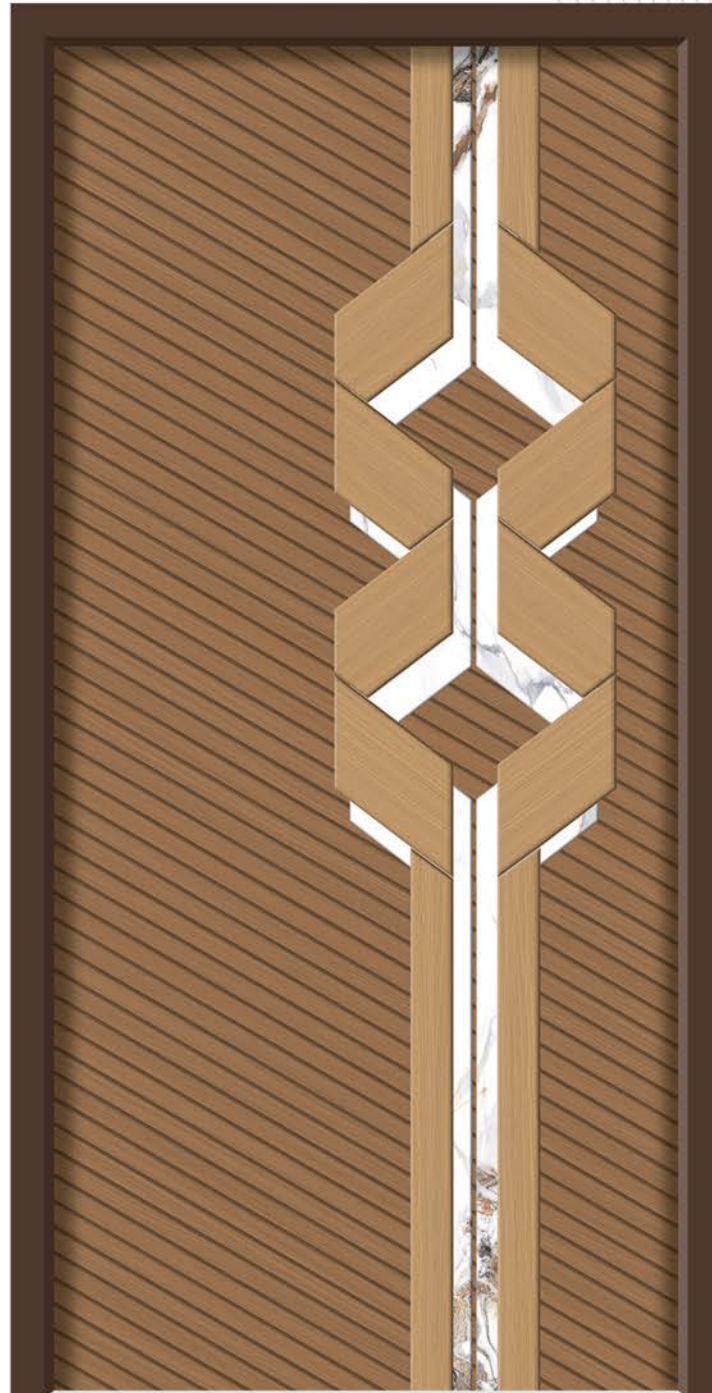

Mirror effect of laminates that reflects brilliantly and amplify elegance to make bold statement.

MDHG 5030 ★