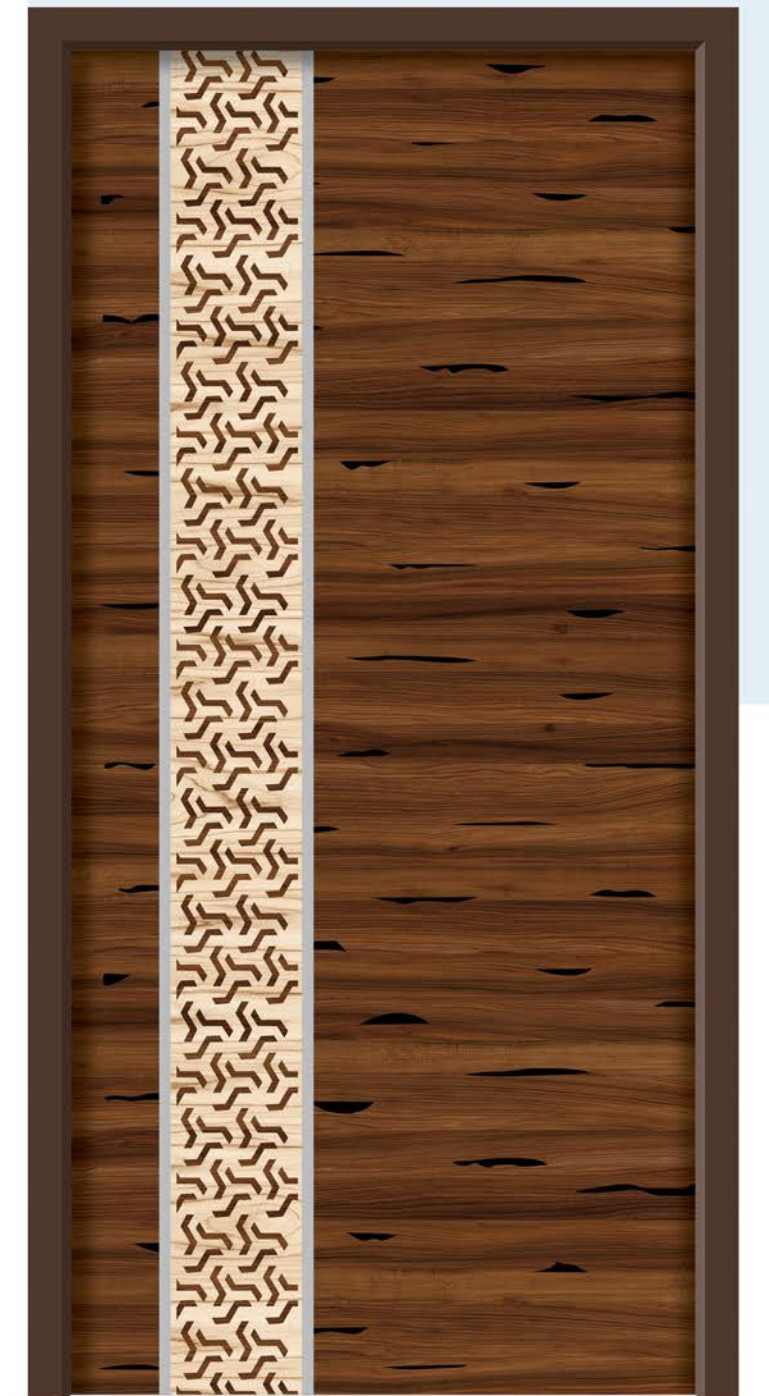

LAMINATED DOORS
METAL SERIES

Experience the artistry of depth and textures from the canvas of the nature. Experience the different charm.

VIBRANT
PATTERNS

MM 5221 ★