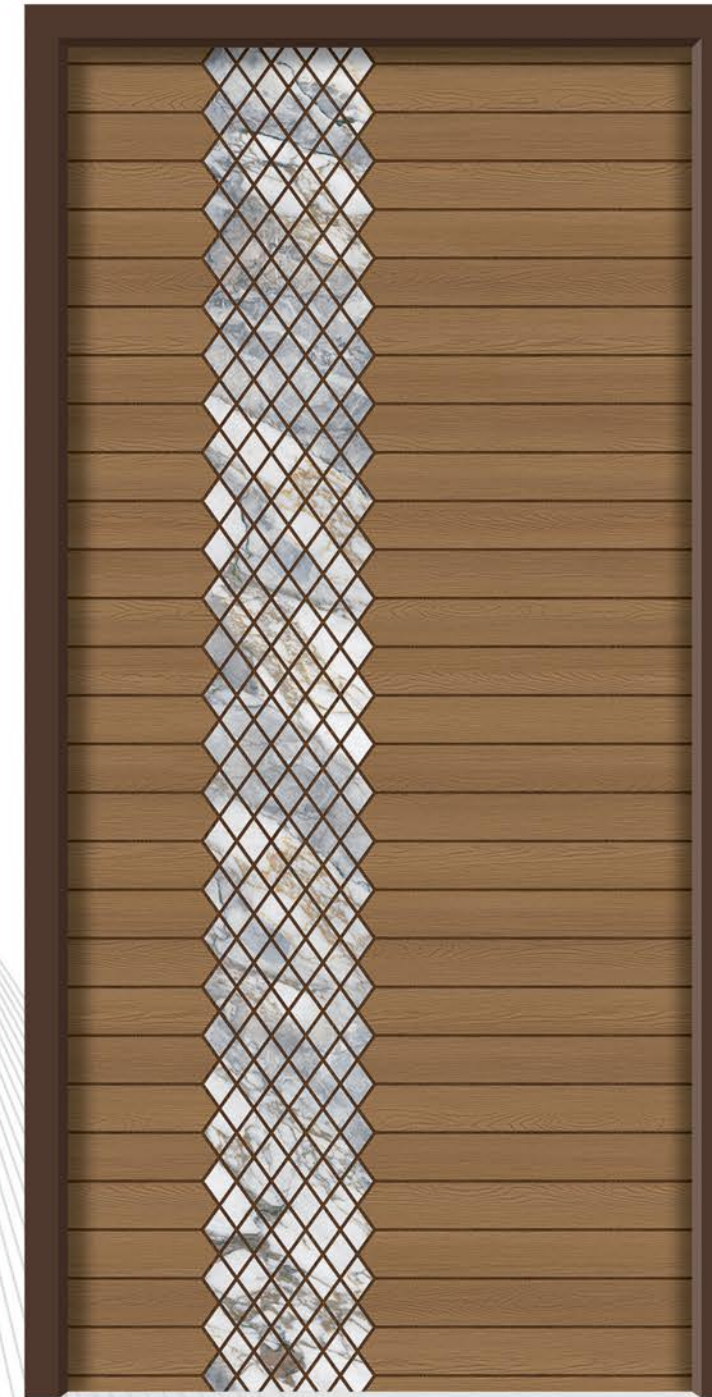

PEACEFUL

DWELLING

MDHG 5040 ★