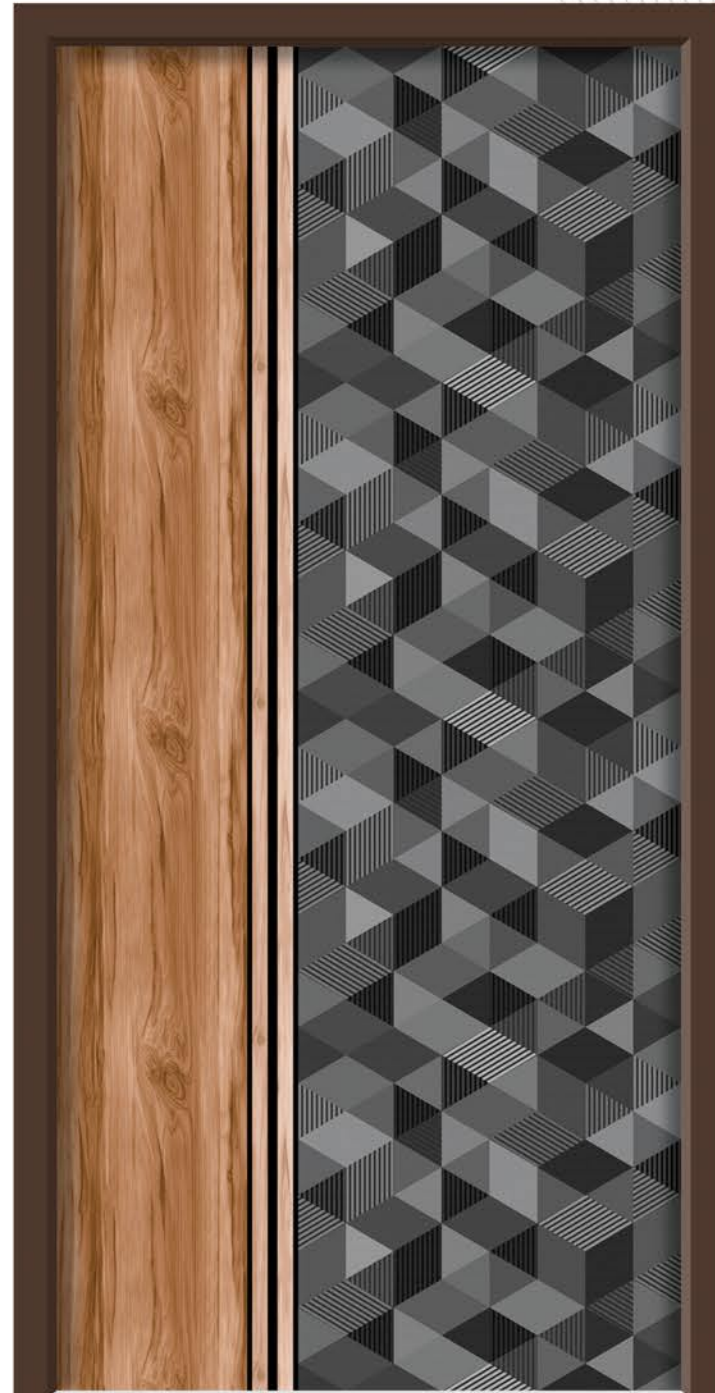

Infuse your space with warmth, depth and personality with stunning color options.

ME 5305

ME 5304

LAMINATED DOORS

ECO SERIES

ME 5302

Let your imagination soar with the endless palette of beautiful patterns and shades.