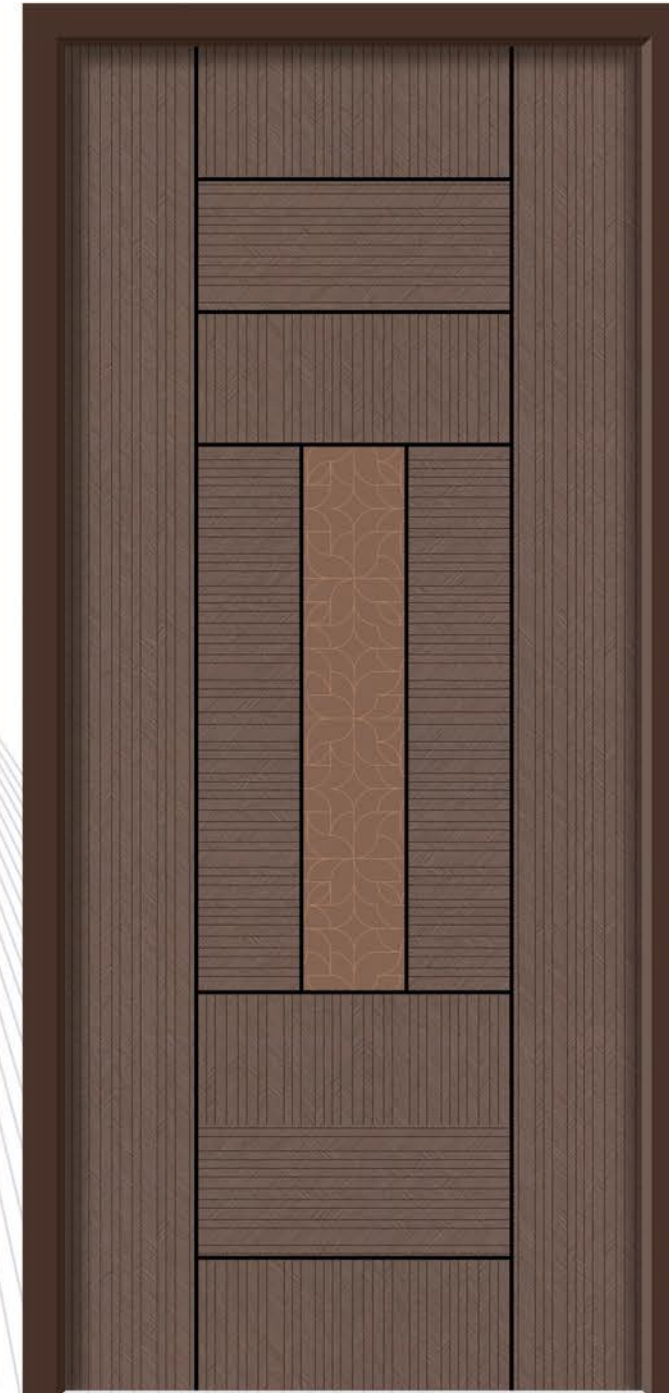

MINIMAL
ELEGANCE

MCP 213 ★★