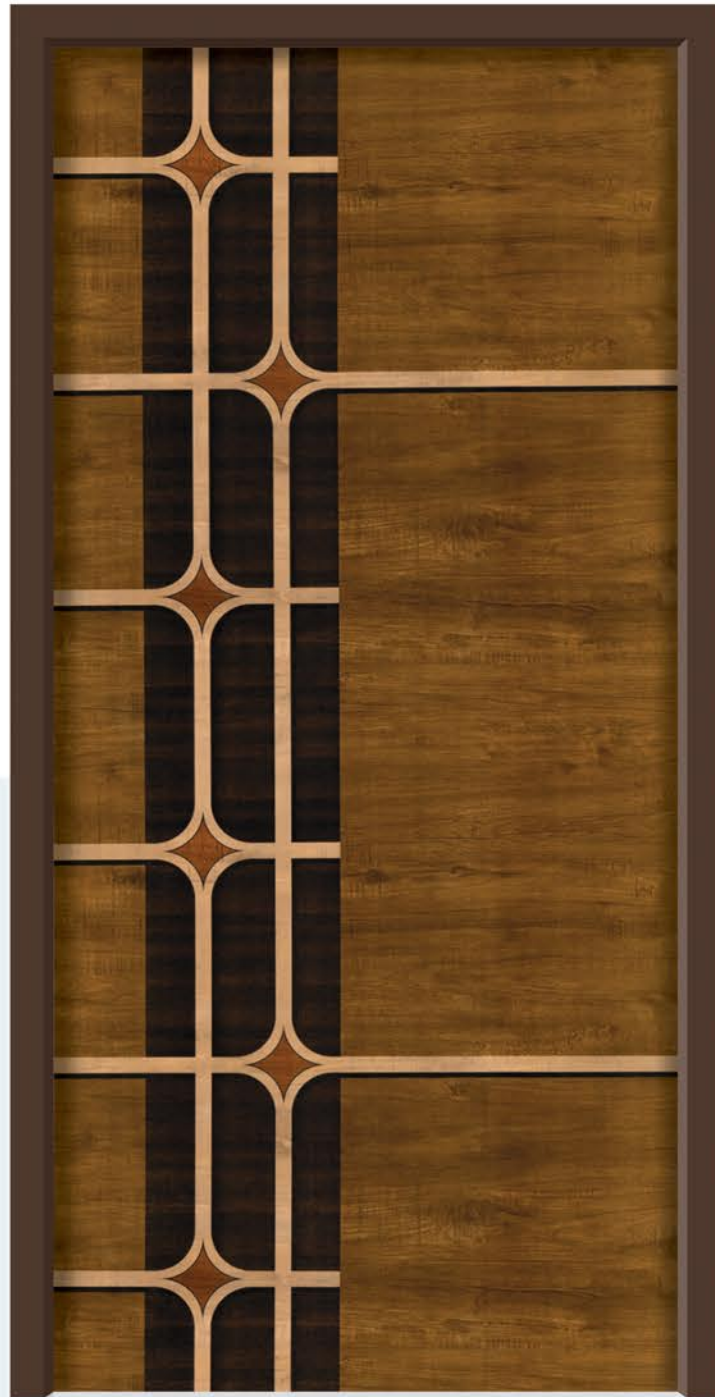

LAMINATED DOORS

ECO SERIES

ME 5235