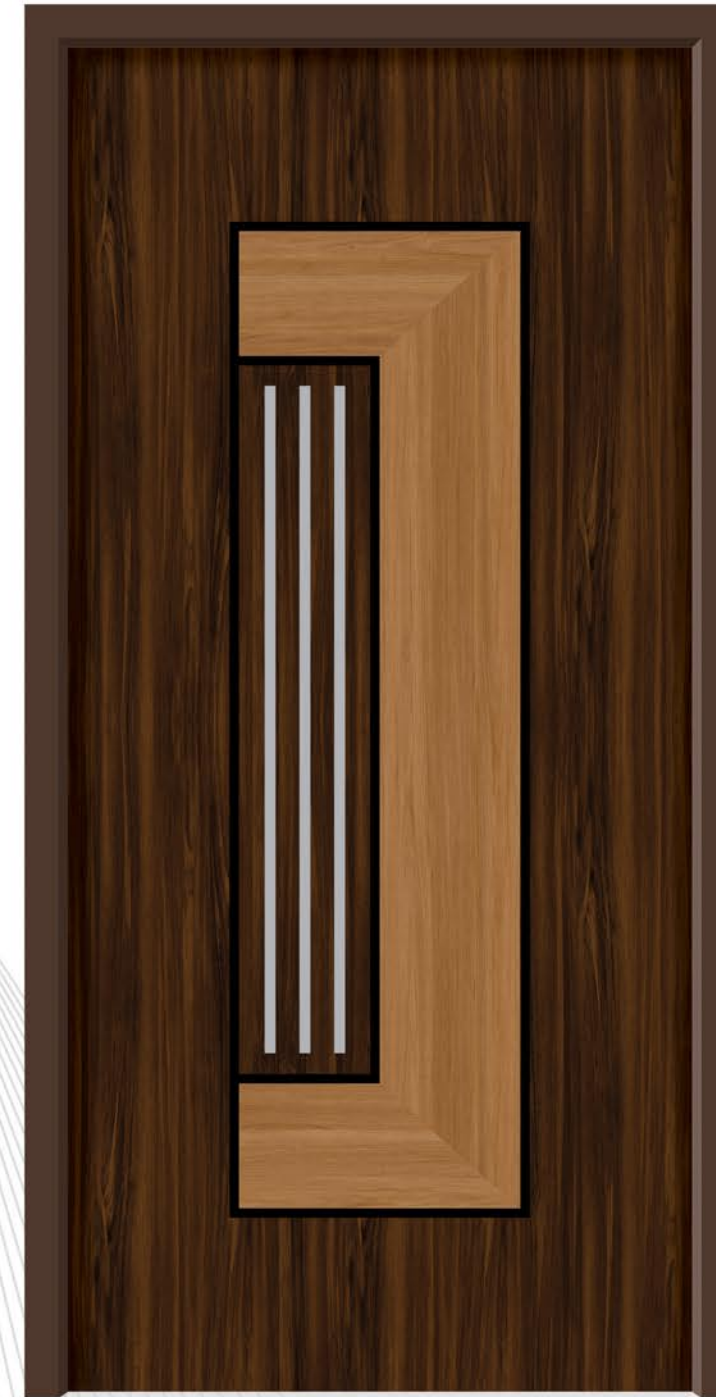

LAMINATE DOOR

03

PREMIUM
TEXTURE

05

PREMIUM
METAL

11

METAL

21

MM 5227 ★

MM 5228 ★

MM 5229 ★

LAMINATED DOORS
METAL SERIES

MM 5230 ★

Feel the natural charm
of textured surfaces,
a timeless yet modern
collection of tactile serenity.

MODERN
LOOK

MM 5232 ★