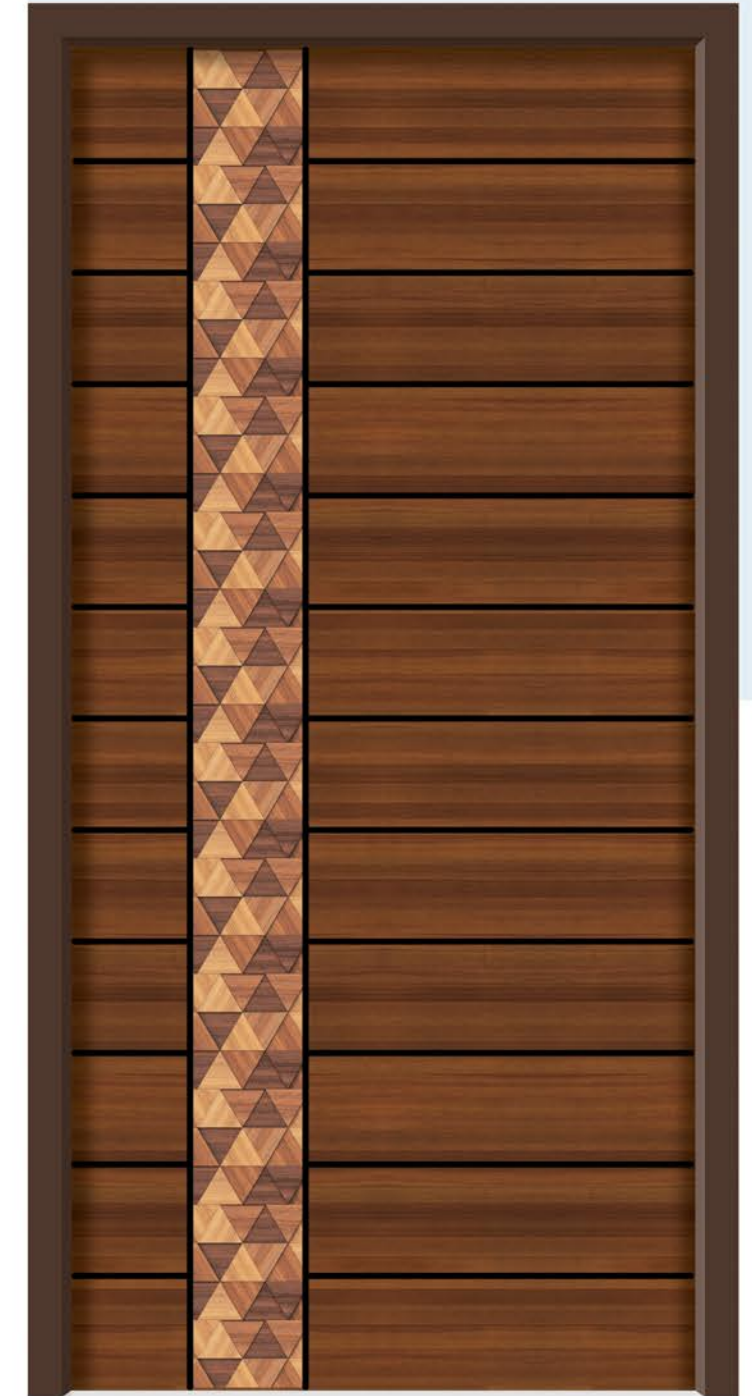

MKD 4024

MKD 4025

KOREAN MEMBRANE DOORS

BRILLIANT SHEEN

Enter and unwind; your serene sanctuary awaits, ready to offer peace and comfort.

MKD 4026

MKD 4027

MKD 4028