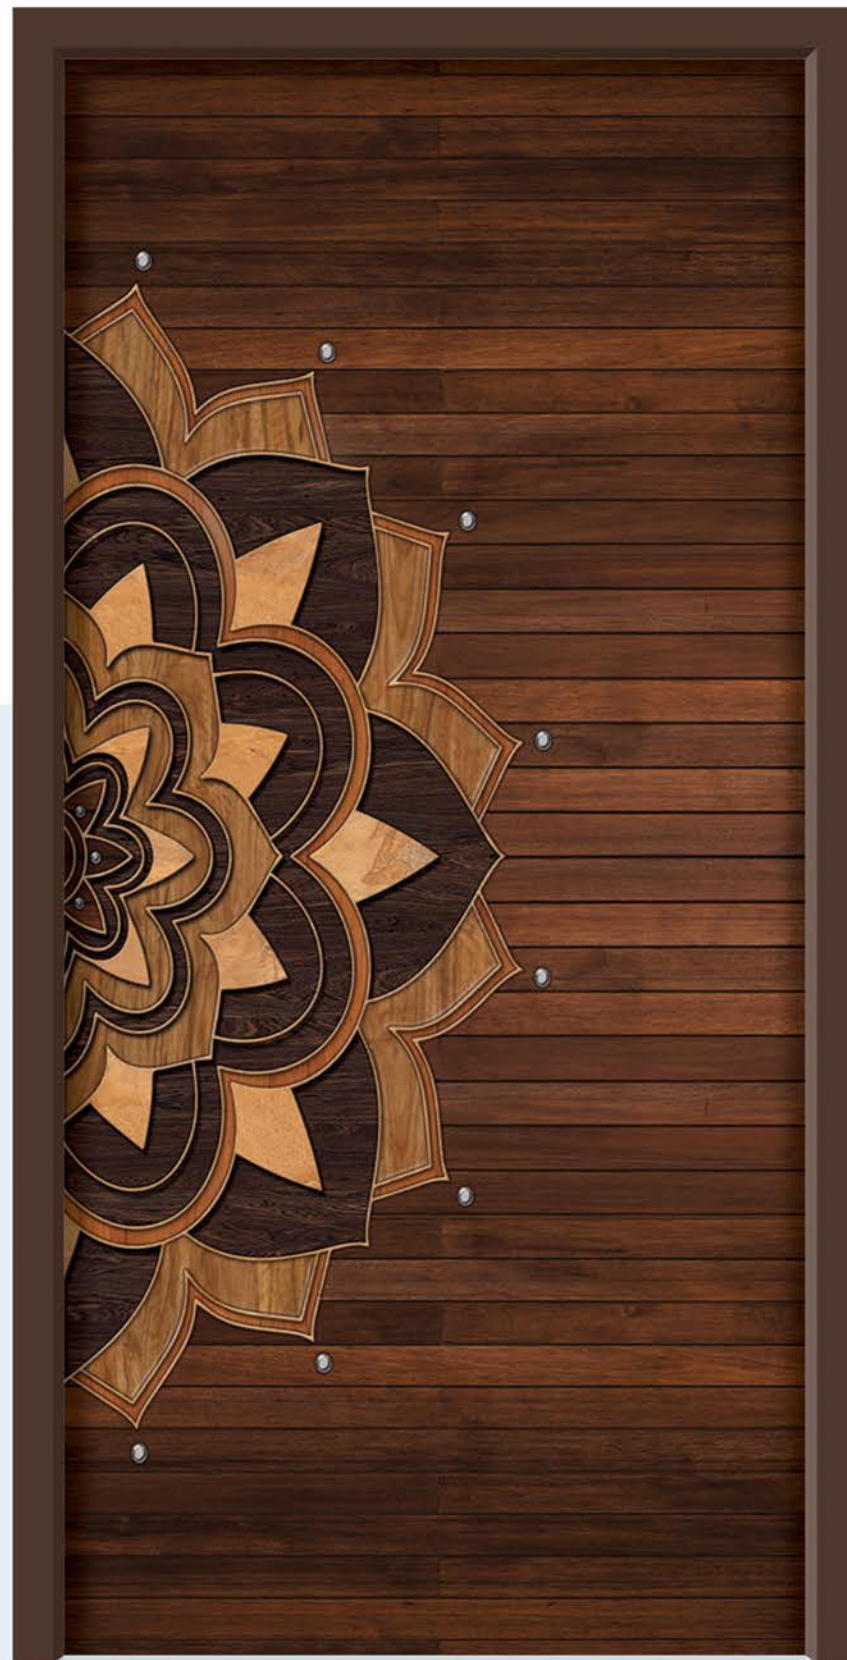

LAMINATED DOORS
DIGITAL SF SERIES

MDSF 1058 ★

PURE
BRIGHTNESS